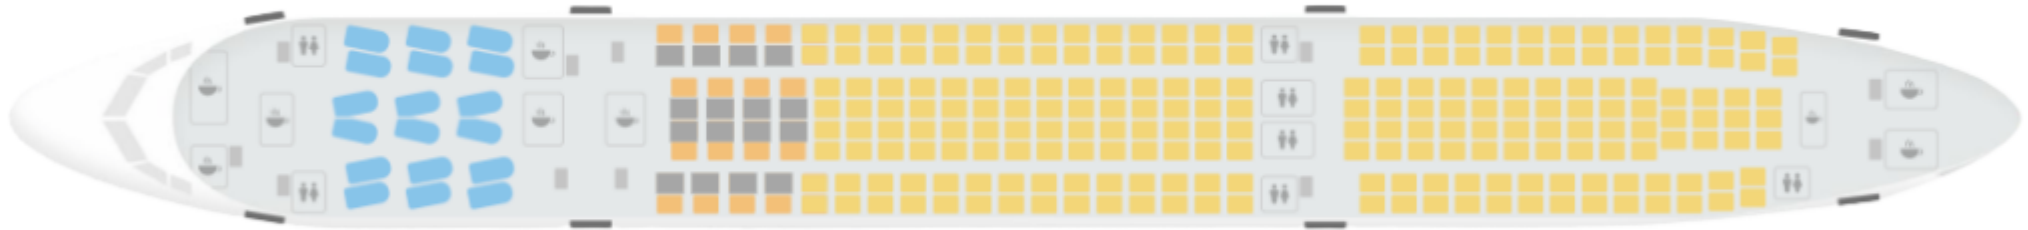

Cabin Configuration

Hi Fly

- 18 Seats Business
- 16 Seats Premium Economy
- 218 Seats Economy